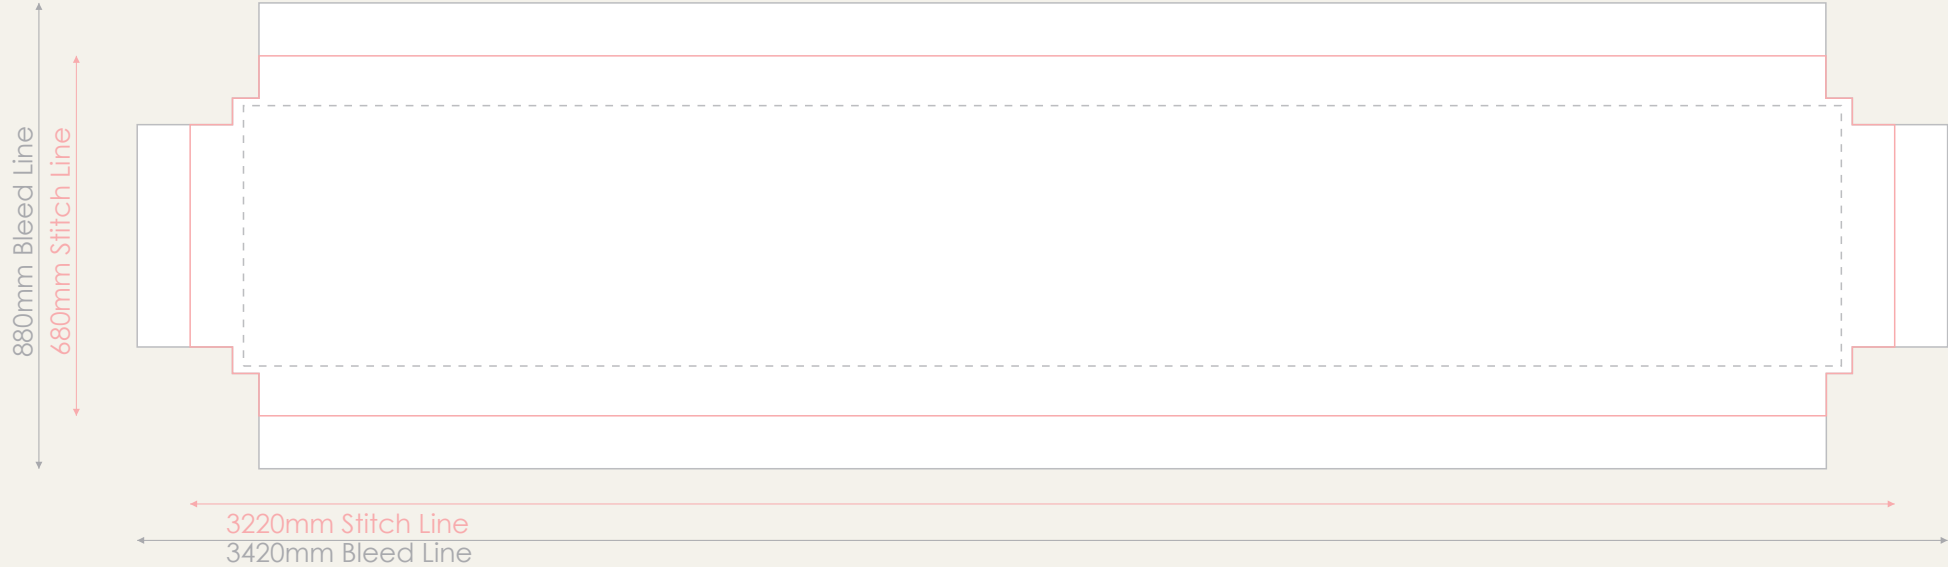

Quote reference:

3M x 3M Sky Banner

Printed Sections:
This template is designed to a 7% scale of the final product

Artwork Note:

Please Note:

All artwork is printed in CMYK colour space. To ensure your correct artwork please convert all to an equivalent CMYK breakup. Please be aware that slight colour variation may occur in the printing process from monitor to output. Rasterised artwork is printed at 300 dpi. We advise full sized artwork supplied at 300 dpi for best quality, we can work to 72dpi at a low quality print. Our visuals are copyright protected & are not be forwarded to other companies otherwise an art working fee will be enforced.