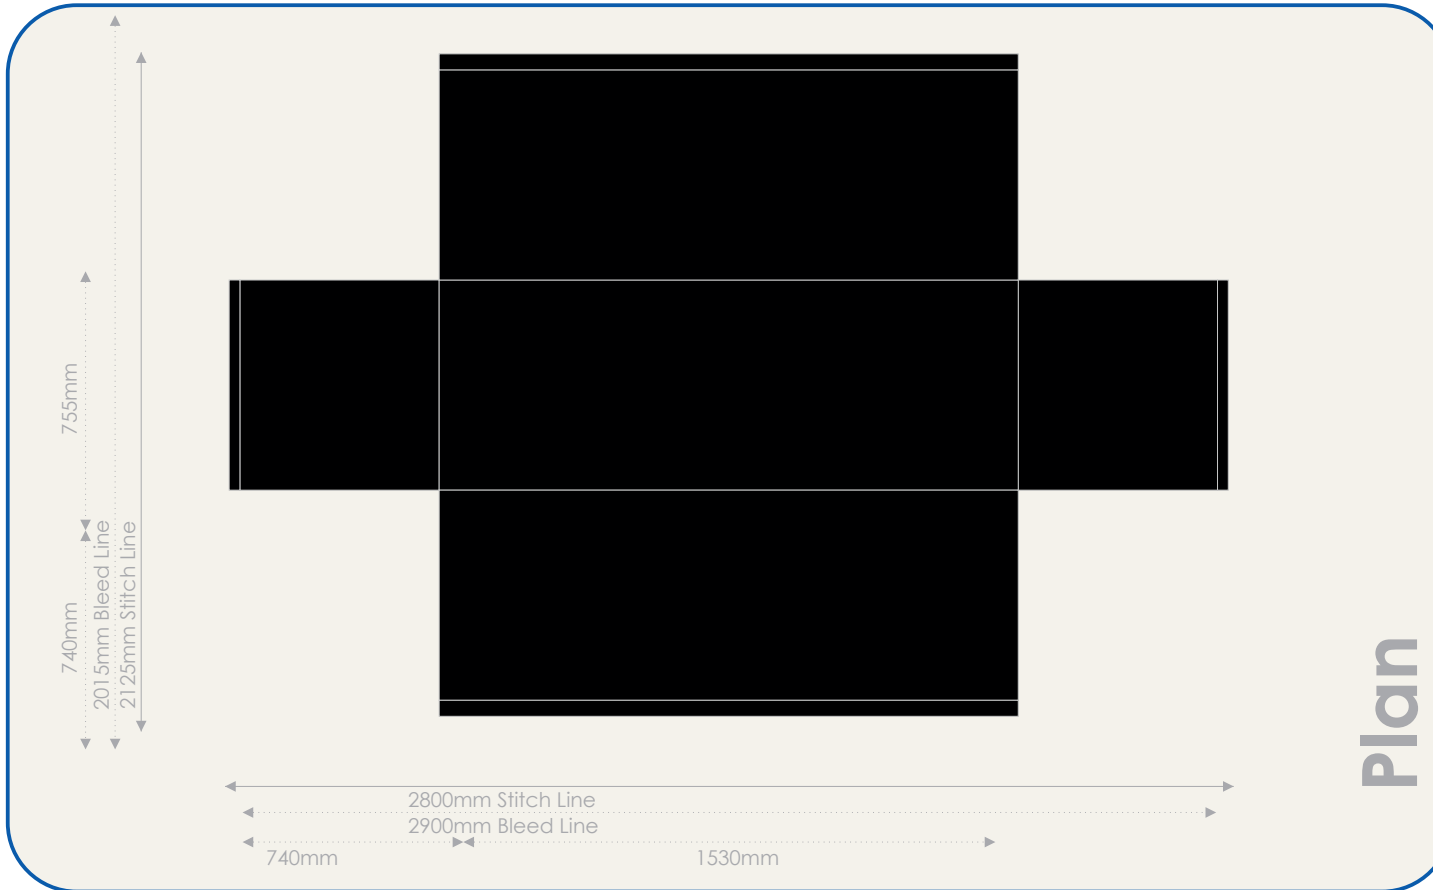

Quote reference:

5ft Fitted Table with open back

Printed Sections:

This template is designed to a 3% scale of the final product

Artwork Note:

Please Note:

All artwork is printed in CMYK colour space. To ensure your correct artwork please convert all to an equivalent CMYK breakup. Please be aware that slight colour variation may occur in the printing process from monitor to output. Rasterised artwork is printed at 300 dpi. We advise full sized artwork supplied at 300 dpi for best quality, we can work to 72dpi at a low quality print. Our visuals are copyright protected & are not be forwarded to other companies otherwise an art working fee will be enforced.

Print Name. _____

Signature. _____

Quote reference:

5ft Fitted Table with closed back

Printed Sections:
This template is designed to a 3% scale of the final product

Artwork Note:

Please Note:

All artwork is printed in CMYK colour space. To ensure your correct artwork please convert all to an equivalent CMYK breakup. Please be aware that slight colour variation may occur in the printing process from monitor to output. Rasterised artwork is printed at 300 dpi. We advise full sized artwork supplied at 300 dpi for best quality, we can work to 72dpi at a low quality print. Our visuals are copyright protected & are not be forwarded to other companies otherwise an art working fee will be enforced.