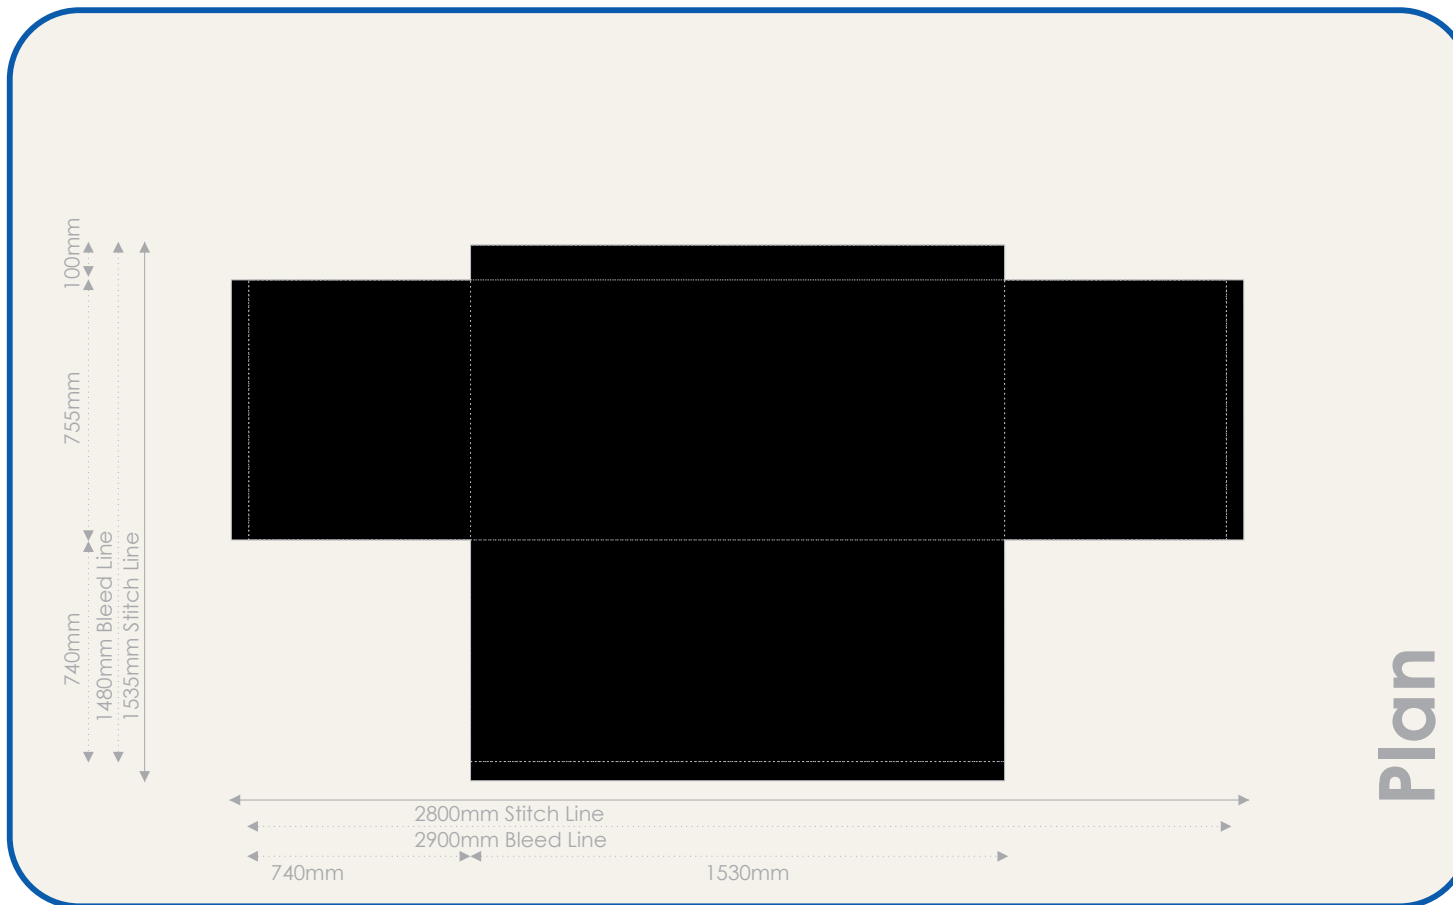

Quote reference:

5ft Fitted Table with open back

Printed Sections:

This template is designed to a 3% scale of the final product

Artwork Note:

Please Note:

All artwork is printed in CMYK colour space. To ensure your correct artwork please convert all to an equivalent CMYK breakup. Please be aware that slight colour variation may occur in the printing process from monitor to output. Rasterised artwork is printed at 300 dpi. We advise full sized artwork supplied at 300 dpi for best quality, we can work to 72dpi at a low quality print. Our visuals are copyright protected & are not be forwarded to other companies otherwise an art working fee will be enforced.

Print Name. _____

Signature. _____

Quote reference:

5ft Fitted Table with closed back

Printed Sections:
This template is designed to a 3% scale of the final product

Artwork Note:

Please Note:

All artwork is printed in CMYK colour space. To ensure your correct artwork please convert all to an equivalent CMYK breakup. Please be aware that slight colour variation may occur in the printing process from monitor to output. Rasterised artwork is printed at 300 dpi. We advise full sized artwork supplied at 300 dpi for best quality, we can work to 72dpi at a low quality print. Our visuals are copyright protected & are not be forwarded to other companies otherwise an art working fee will be enforced.