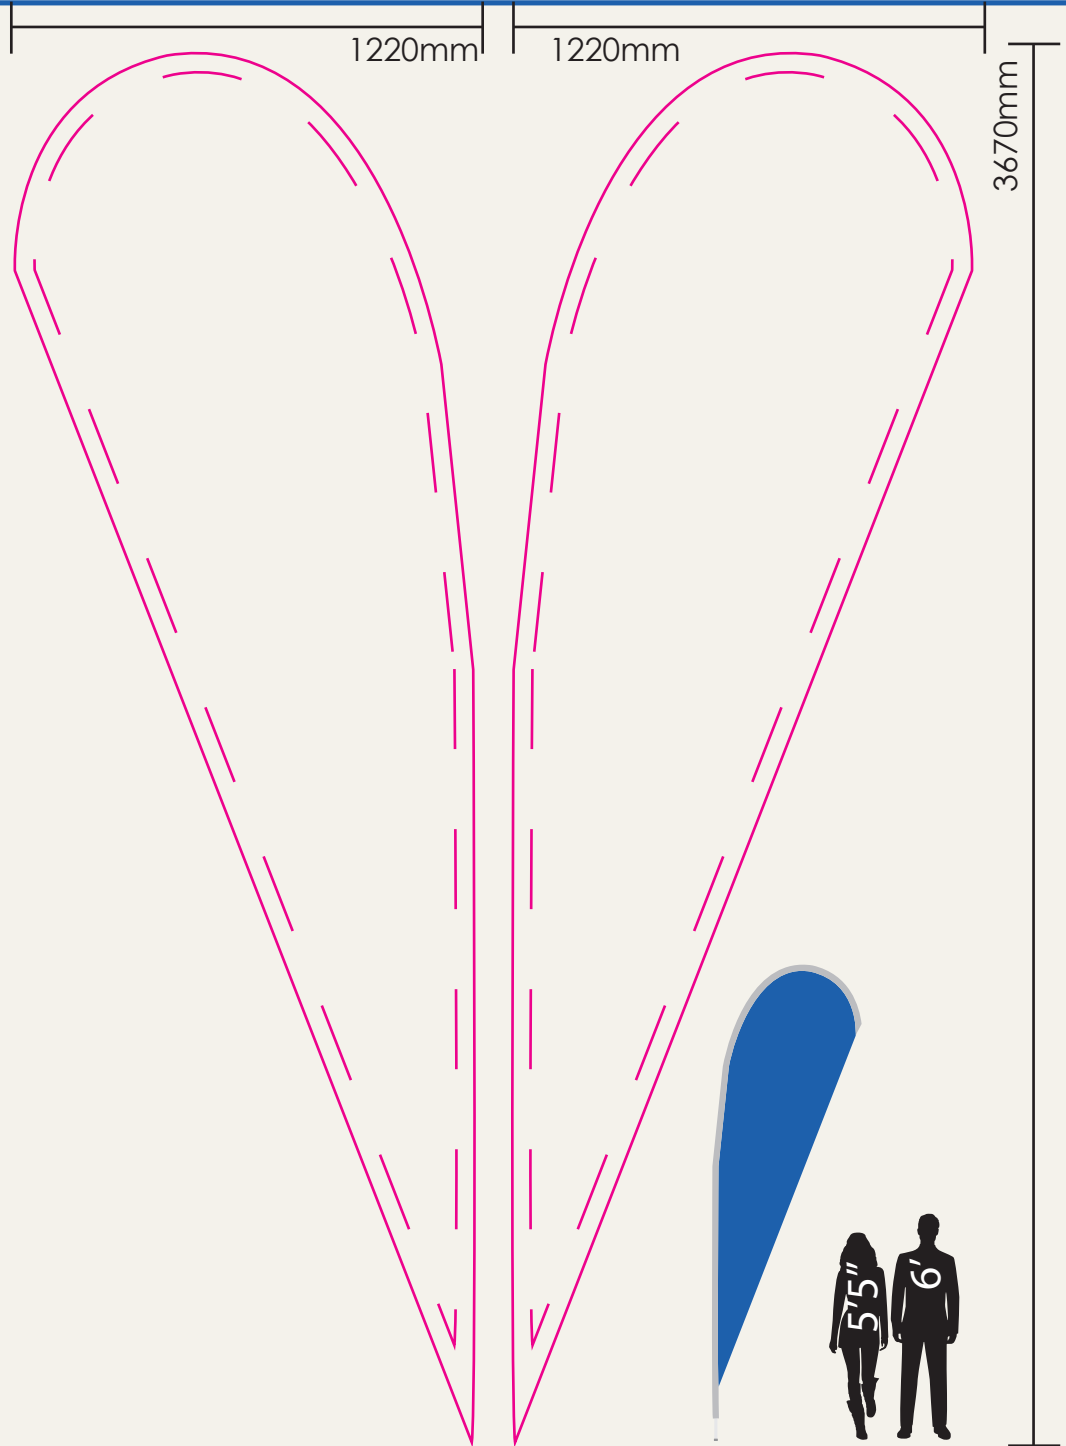

Please fax back to 01295 263750 or sign, scan, attach & reply to your emailed quote.

Print Name. _____

Signature. _____

Large Double Sided Teardrop Flag

Quote Reference:

5% Scale

Artwork Note:

Please Note:
All artwork is printed in CMYK colour space.
To ensure your correct artwork please convert all to an equivalent CMYK breakup.
Please be aware that slight colour variation may occur in the printing process from monitor to output.
Rasterised artwork is printed at 300 dpi.
We advise full sized artwork supplied at 300 dpi for best quality, we can work to 100dpi at a low quality print. Fonts should be no smaller than 30pts at full size.
Our visuals are copyright protected & are not be forwarded to other companies otherwise an art working fee will be enforced.