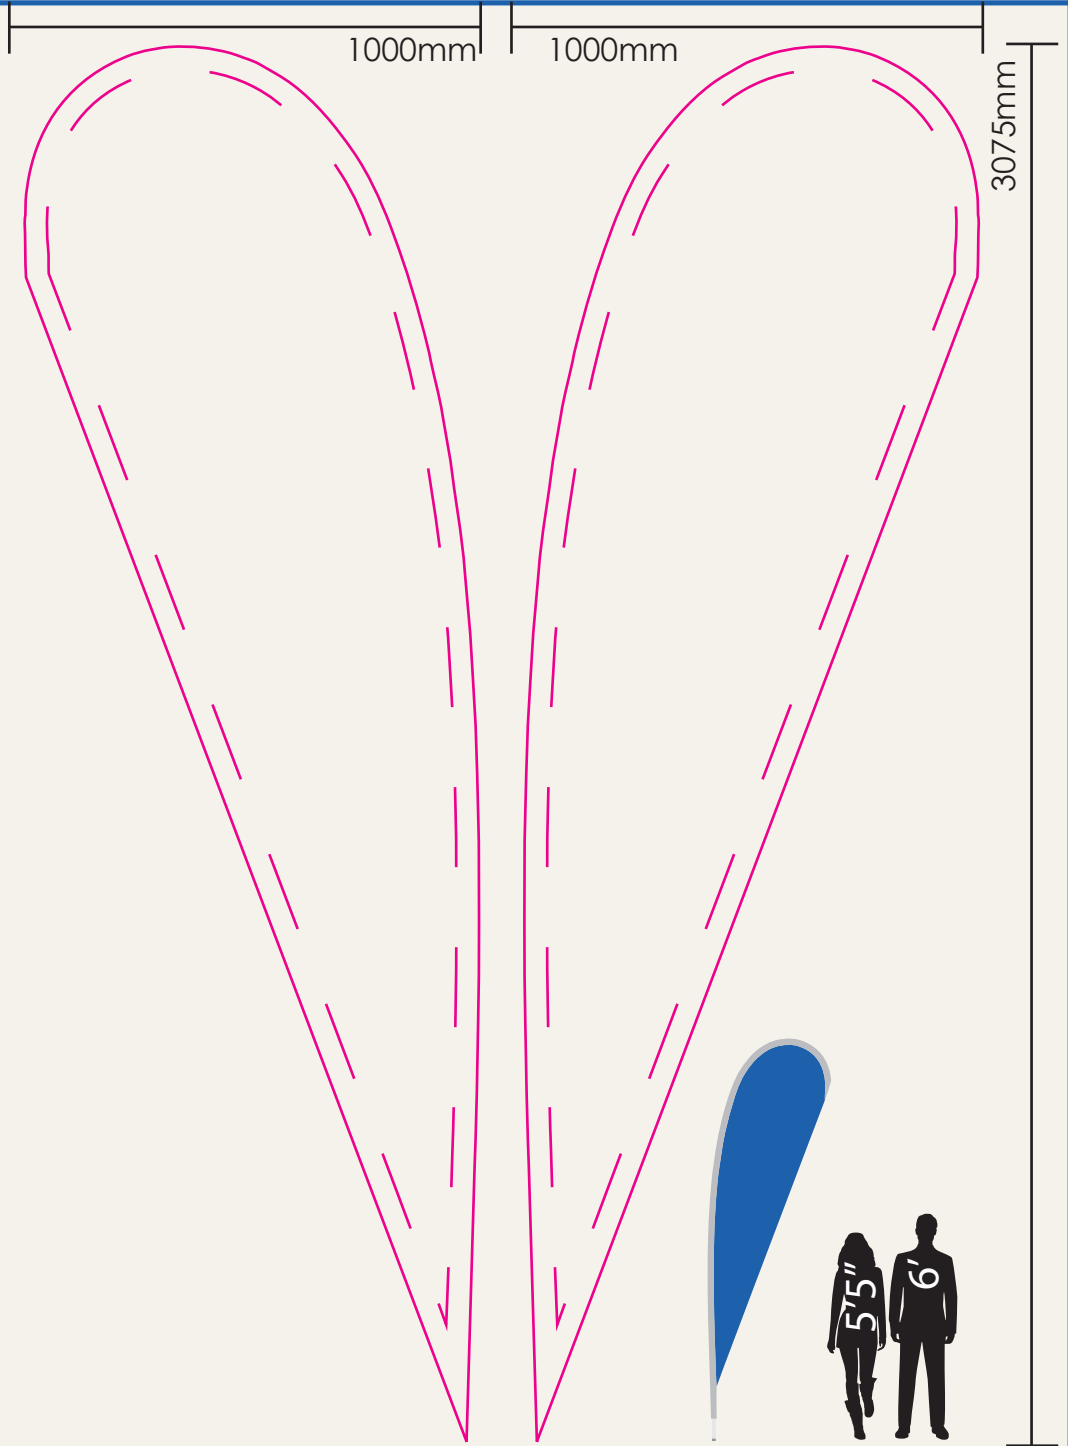

Small Single Sided Teardrop Flag

Quote Reference:

9% Scale

Artwork Note:

Please Note:

All artwork is printed in CMYK colour space. To ensure your correct artwork please convert all to an equivalent CMYK breakup. Please be aware that slight colour variation may occur in the printing process from monitor to output. Rasterised artwork is printed at 300 dpi. We advise full sized artwork supplied at 300 dpi for best quality, we can work to 100dpi at a low quality print. Fonts should be no smaller than 30pts at full size. Our visuals are copyright protected & are not be forwarded to other companies otherwise an art working fee will be enforced.

Please fax back to 01295 263750
or sign, scan, attach & reply to your emailed quote.

Print Name. _____

Signature. _____

Medium Double Sided Teardrop Flag

Quote Reference:

6% Scale

Artwork Note:

Please Note:
All artwork is printed in CMYK colour space.
To ensure your correct artwork please convert all to an equivalent CMYK breakup.
Please be aware that slight colour variation may occur in the printing process from monitor to output.
Rasterised artwork is printed at 300 dpi.
We advise full sized artwork supplied at 300 dpi for best quality, we can work to 100dpi at a low quality print. Fonts should be no smaller than 30pts at full size.
Our visuals are copyright protected & are not be forwarded to other companies otherwise an art working fee will be enforced.