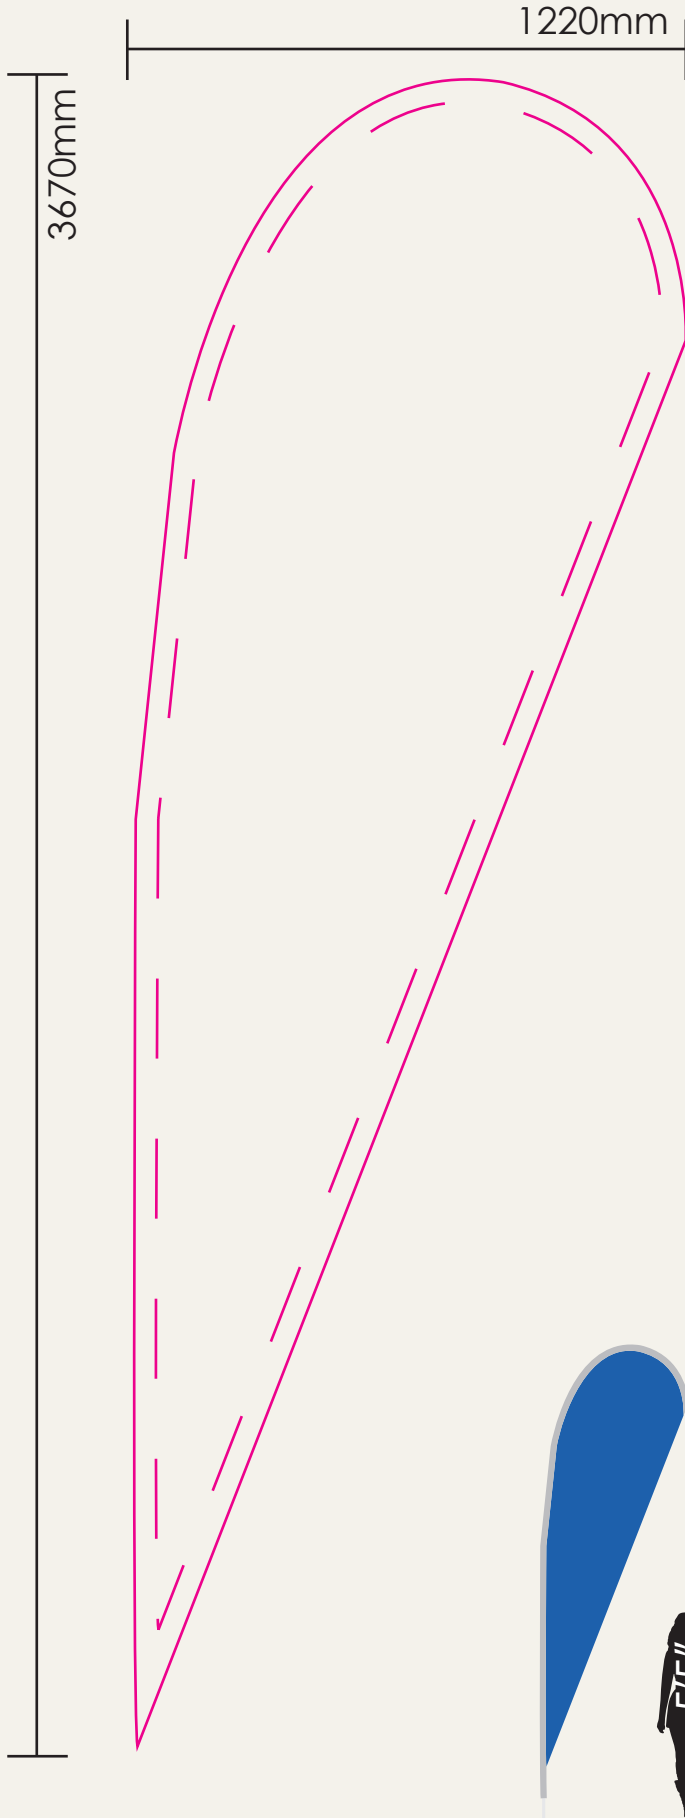

Small Single Sided Teardrop Flag

Quote Reference:

9% Scale

Artwork Note:

Please Note:

All artwork is printed in CMYK colour space. To ensure your correct artwork please convert all to an equivalent CMYK breakup. Please be aware that slight colour variation may occur in the printing process from monitor to output. Rasterised artwork is printed at 300 dpi. We advise full sized artwork supplied at 300 dpi for best quality, we can work to 100dpi at a low quality print. Fonts should be no smaller than 30pts at full size. Our visuals are copyright protected & are not be forwarded to other companies otherwise an art working fee will be enforced.

Print Name. _____

Signature. _____

Small Double Sided Teardrop Flag

Quote Reference:

9% Scale

Artwork Note:

Please Note:
All artwork is printed in CMYK colour space.
To ensure your correct artwork please convert all to an equivalent CMYK breakup.
Please be aware that slight colour variation may occur in the printing process from monitor to output.
Rasterised artwork is printed at 300 dpi.
We advise full sized artwork supplied at 300 dpi for best quality, we can work to 100dpi at a low quality print. Fonts should be no smaller than 30pts at full size.
Our visuals are copyright protected & are not be forwarded to other companies otherwise an art working fee will be enforced.

Please fax back to 01295 263750
or sign, scan, attach & reply to your emailed quote.

Print Name. _____

Signature. _____

Large Single Sided Teardrop Flag

Quote Reference:

6% Scale

Artwork Note:

Please Note: