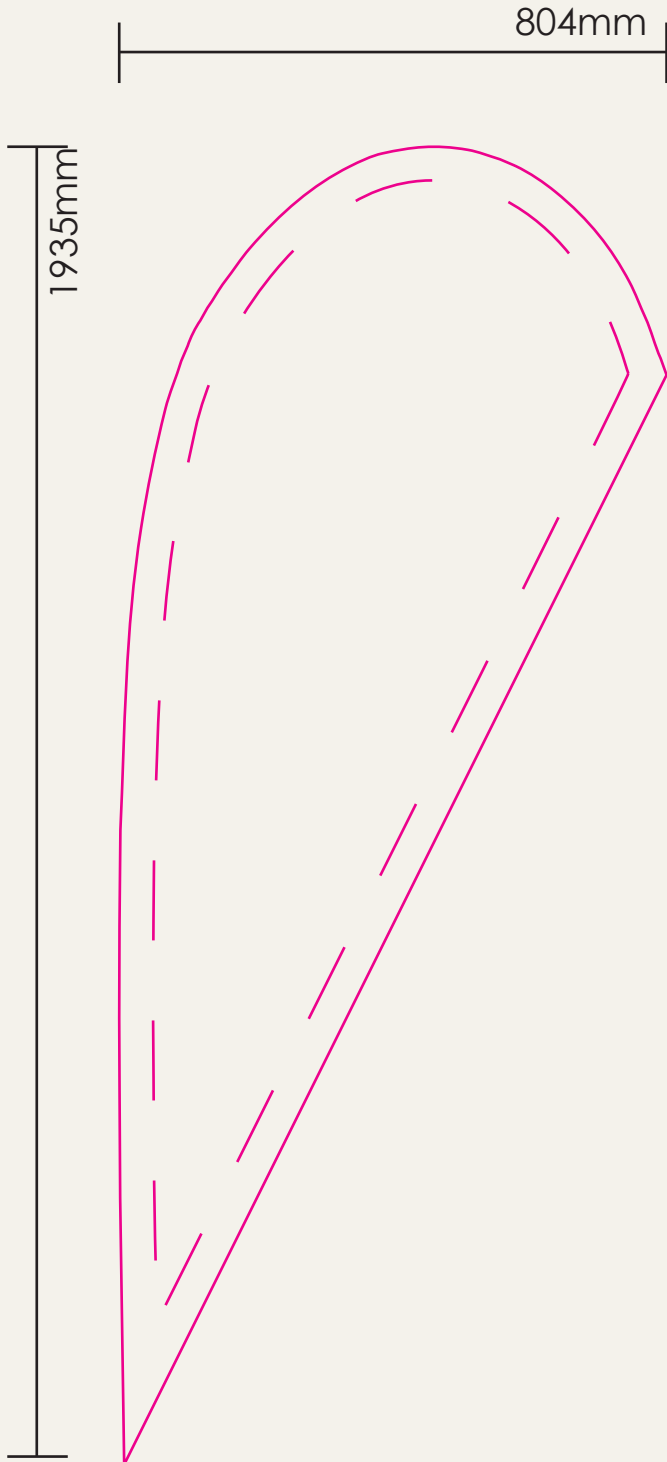

Small Single Sided Teardrop Flag

Quote Reference:

9% Scale

Artwork Note:

Please Note:

All artwork is printed in CMYK colour space. To ensure your correct artwork please convert all to an equivalent CMYK breakup. Please be aware that slight colour variation may occur in the printing process from monitor to output. Rasterised artwork is printed at 300 dpi. We advise full sized artwork supplied at 300 dpi for best quality, we can work to 100dpi at a low quality print. Fonts should be no smaller than 30pts at full size. Our visuals are copyright protected & are not be forwarded to other companies otherwise an art working fee will be enforced.

Print Name. _____

Signature. _____

Small Double Sided Teardrop Flag

Quote Reference:

9% Scale

Artwork Note:

Please Note:
All artwork is printed in CMYK colour space.
To ensure your correct artwork please convert all to an equivalent CMYK breakup.
Please be aware that slight colour variation may occur in the printing process from monitor to output.
Rasterised artwork is printed at 300 dpi.
We advise full sized artwork supplied at 300 dpi for best quality, we can work to 100dpi at a low quality print. Fonts should be no smaller than 30pts at full size.
Our visuals are copyright protected & are not be forwarded to other companies otherwise an art working fee will be enforced.