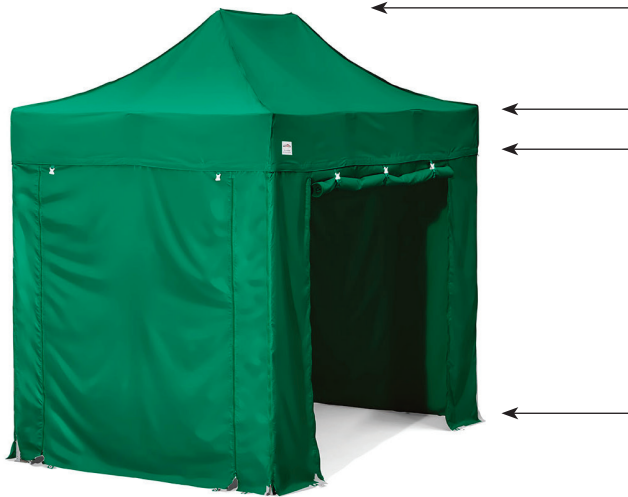

Aluminium Extreme 50 HEX Series

3m x 2m

Roof	630mm
Valance	340mm
Setting 1	1600mm
Setting 2	1750mm
Setting 3	1900mm
Setting 4	2050mm

Our model is 176cm / 5'9" tall

www.gazeboshop.co.ukTM

156cm