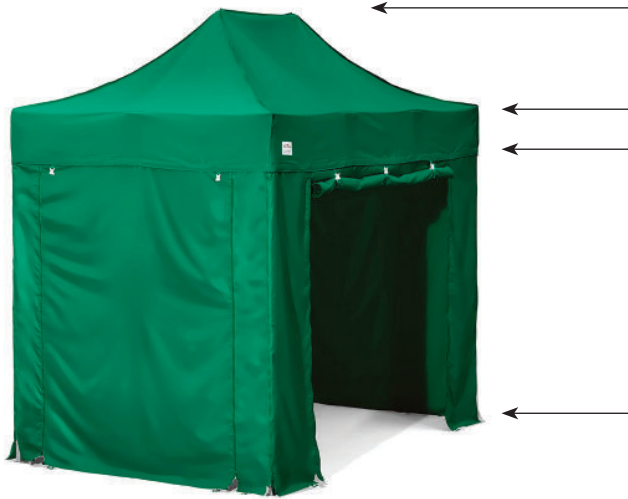

Aluminium Extreme 50 HEX Series

3m x 2m

Roof	630mm
Valance	340mm
Setting 1	1600mm
Setting 2	1750mm
Setting 3	1900mm
Setting 4	2050mm

Our model is 176cm / 5'9" tall

www.gazeboshop.co.ukTM

156cm