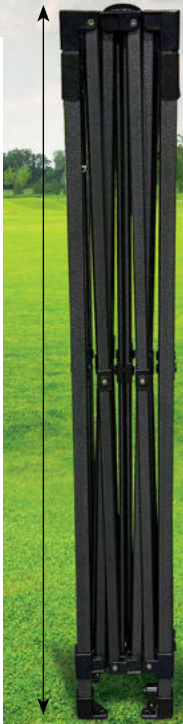

Clubman Instant Gazebo

3m x 3m | 3m x 4.5m | 3m x 6m

- Roof 960mm
- Valance 300mm
- Setting 1 188mm
- Setting 2 198mm
- Setting 3 208mm

155cm

Our model is 176cm / 5'9" tall