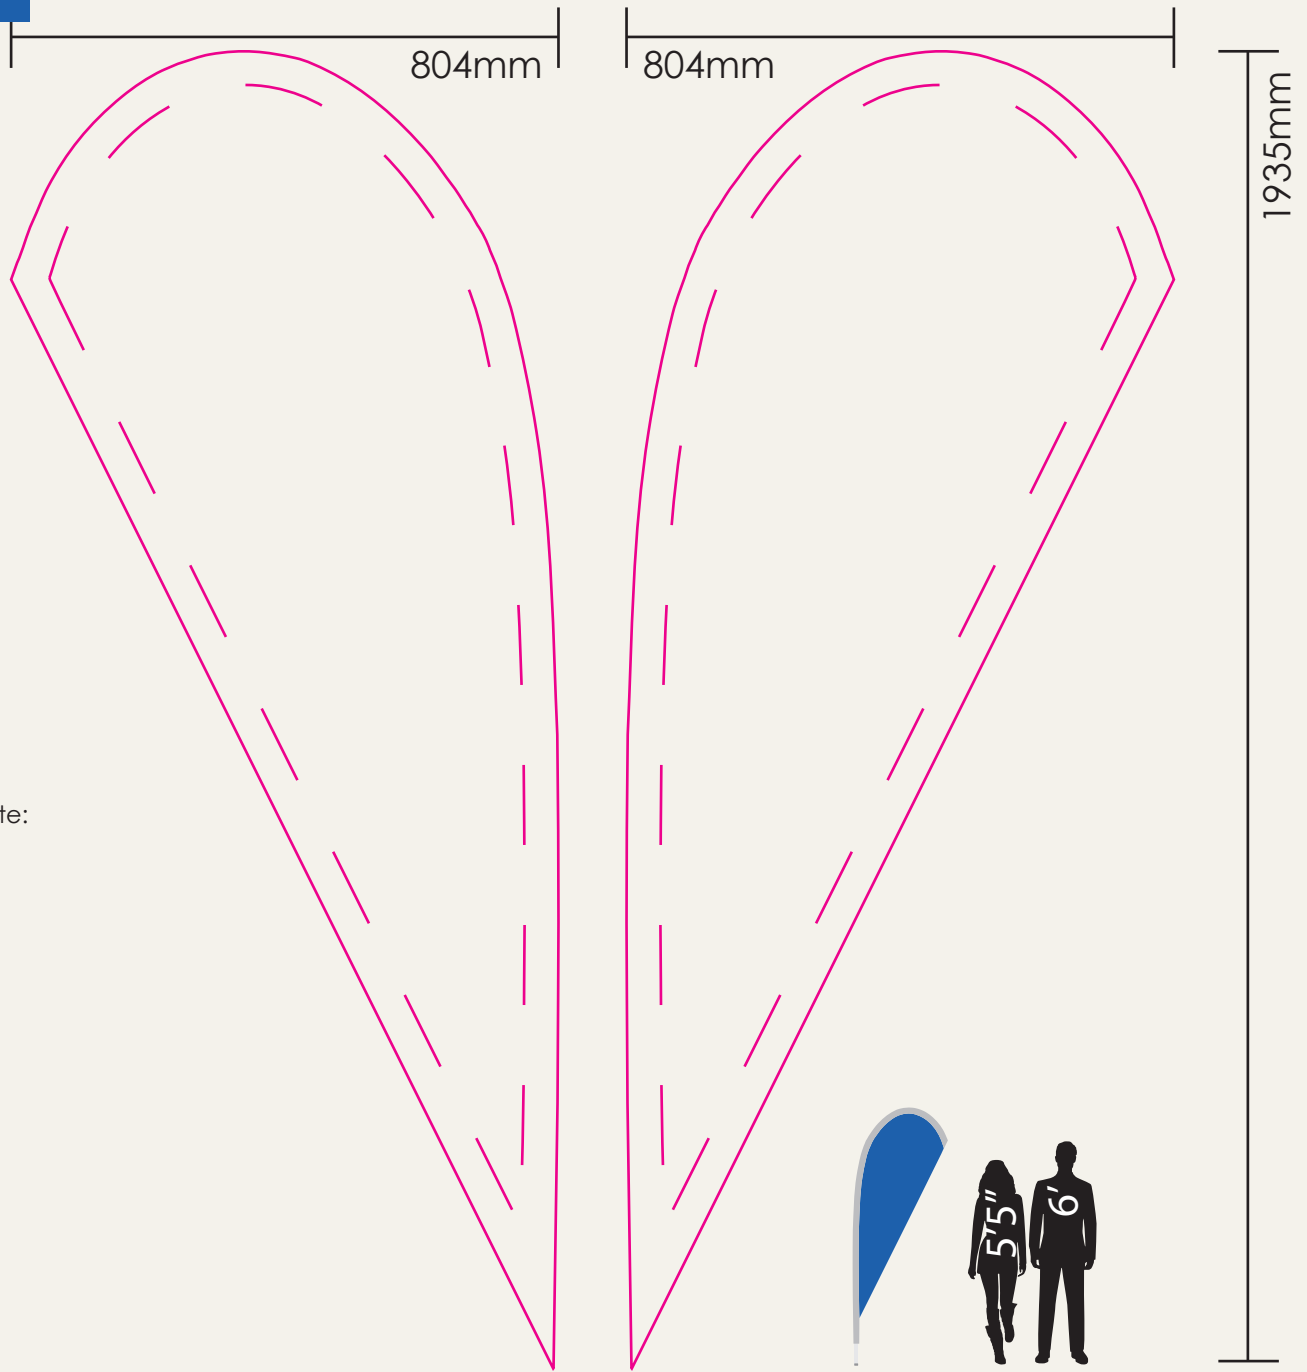

Small Single Sided Teardrop Flag

Quote Reference:

9% Scale

Artwork Note:

Please Note:

All artwork is printed in CMYK colour space. To ensure your correct artwork please convert all to an equivalent CMYK breakup. Please be aware that slight colour variation may occur in the printing process from monitor to output. Rasterised artwork is printed at 300 dpi. We advise full sized artwork supplied at 300 dpi for best quality, we can work to 100dpi at a low quality print. Fonts should be no smaller than 30pts at full size. Our visuals are copyright protected & are not be forwarded to other companies otherwise an art working fee will be enforced.

Print Name. _____

Signature. _____

Small Double Sided Teardrop Flag

Quote Reference:

9% Scale

Artwork Note:

Please Note:
All artwork is printed in CMYK colour space.
To ensure your correct artwork please convert all to an equivalent CMYK breakup.
Please be aware that slight colour variation may occur in the printing process from monitor to output.
Rasterised artwork is printed at 300 dpi.
We advise full sized artwork supplied at 300 dpi for best quality, we can work to 100dpi at a low quality print. Fonts should be no smaller than 30pts at full size.
Our visuals are copyright protected & are not be forwarded to other companies otherwise an art working fee will be enforced.