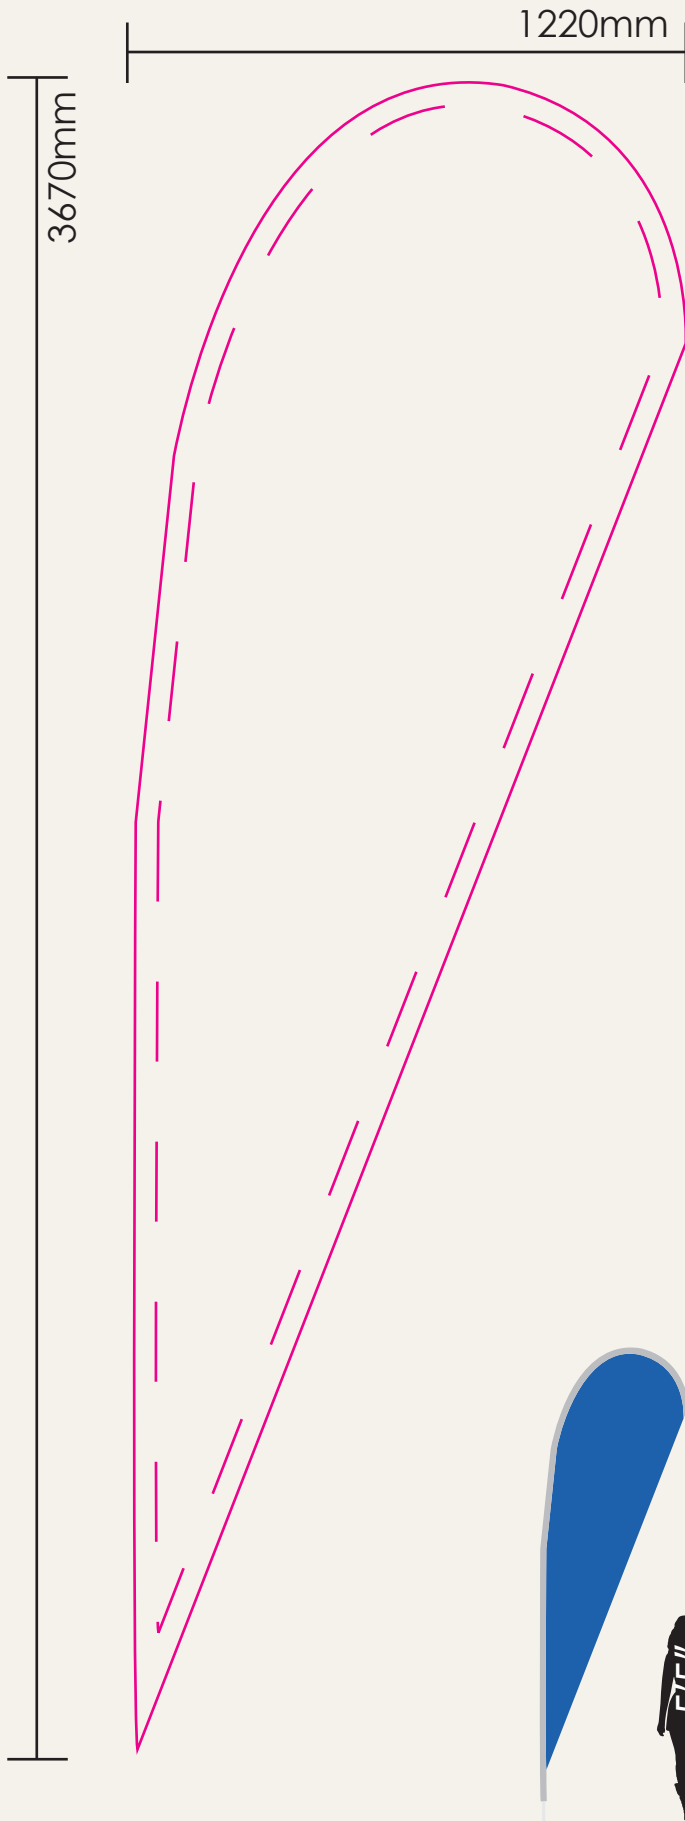

Small Single Sided Teardrop Flag

Quote Reference:

9% Scale

Artwork Note:

Please Note:

All artwork is printed in CMYK colour space. To ensure your correct artwork please convert all to an equivalent CMYK breakup. Please be aware that slight colour variation may occur in the printing process from monitor to output. Rasterised artwork is printed at 300 dpi. We advise full sized artwork supplied at 300 dpi for best quality, we can work to 100dpi at a low quality print. Fonts should be no smaller than 30pts at full size. Our visuals are copyright protected & are not be forwarded to other companies otherwise an art working fee will be enforced.

Print Name. _____

Signature. _____

Small Double Sided Teardrop Flag

Quote Reference:

9% Scale

Artwork Note:

Please Note:
All artwork is printed in CMYK colour space.
To ensure your correct artwork please convert all to an equivalent CMYK breakup.
Please be aware that slight colour variation may occur in the printing process from monitor to output.
Rasterised artwork is printed at 300 dpi.
We advise full sized artwork supplied at 300 dpi for best quality, we can work to 100dpi at a low quality print. Fonts should be no smaller than 30pts at full size.
Our visuals are copyright protected & are not be forwarded to other companies otherwise an art working fee will be enforced.

Please fax back to 01295 263750
or sign, scan, attach & reply to your emailed quote.

Print Name. _____

Signature. _____

Large Single Sided Teardrop Flag

Quote Reference:

6% Scale

Artwork Note:

Please Note: