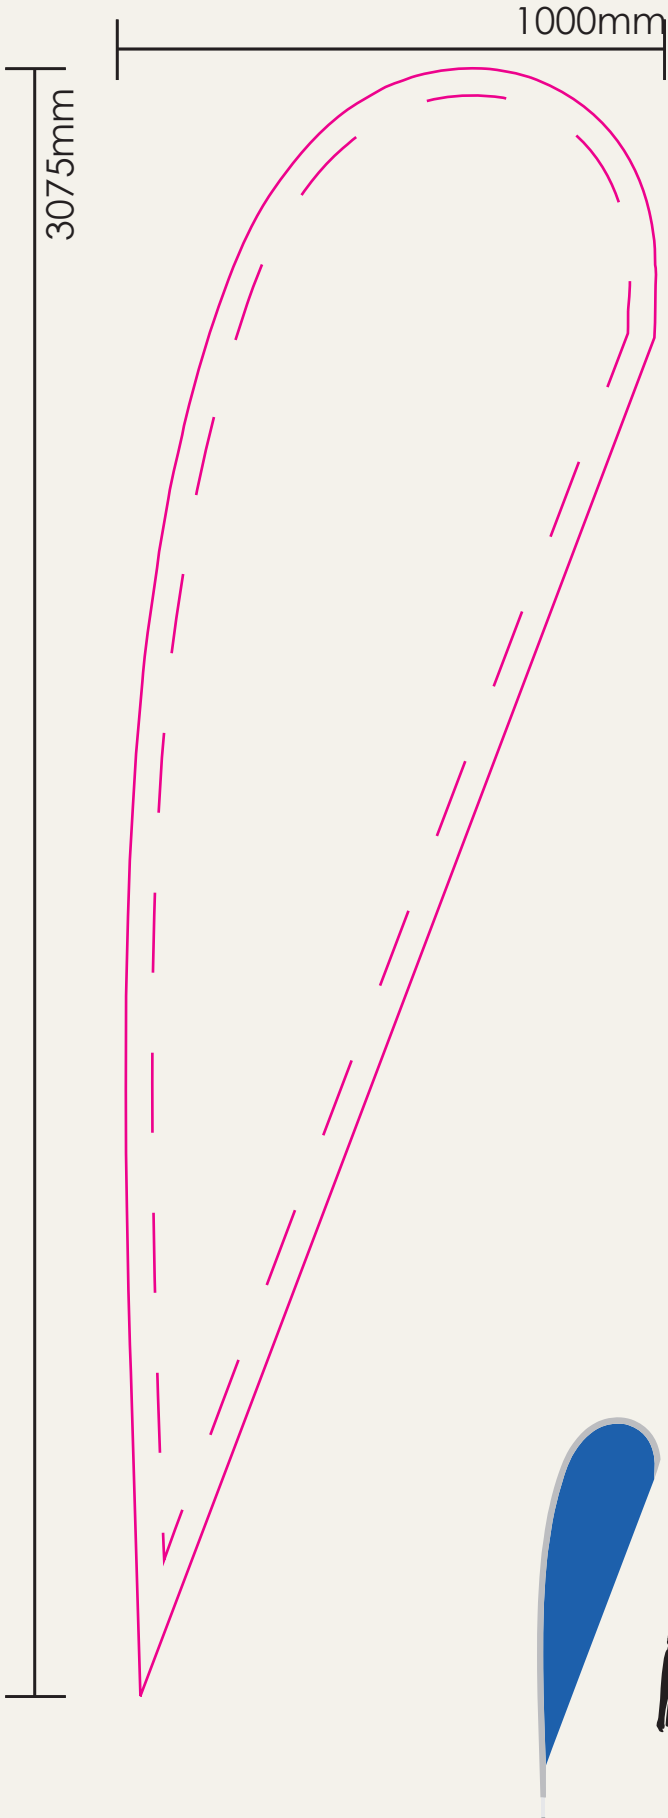

Small Single Sided Teardrop Flag

Quote Reference:

9% Scale

Artwork Note:

Please Note:

All artwork is printed in CMYK colour space. To ensure your correct artwork please convert all to an equivalent CMYK breakup. Please be aware that slight colour variation may occur in the printing process from monitor to output. Rasterised artwork is printed at 300 dpi. We advise full sized artwork supplied at 300 dpi for best quality, we can work to 100dpi at a low quality print. Fonts should be no smaller than 30pts at full size. Our visuals are copyright protected & are not be forwarded to other companies otherwise an art working fee will be enforced.

Print Name. _____

Signature. _____

Small Double Sided Teardrop Flag

Quote Reference:

9% Scale

Artwork Note:

Please Note:
All artwork is printed in CMYK colour space.
To ensure your correct artwork please convert all to an equivalent CMYK breakup.
Please be aware that slight colour variation may occur in the printing process from monitor to output.
Rasterised artwork is printed at 300 dpi.
We advise full sized artwork supplied at 300 dpi for best quality, we can work to 100dpi at a low quality print. Fonts should be no smaller than 30pts at full size.
Our visuals are copyright protected & are not be forwarded to other companies otherwise an art working fee will be enforced.

Please fax back to 01295 263750
or sign, scan, attach & reply to your emailed quote.

Print Name. _____

Signature. _____

Medium Single Sided Teardrop Flag

Quote Reference:

7% Scale

Artwork Note:

Please Note: