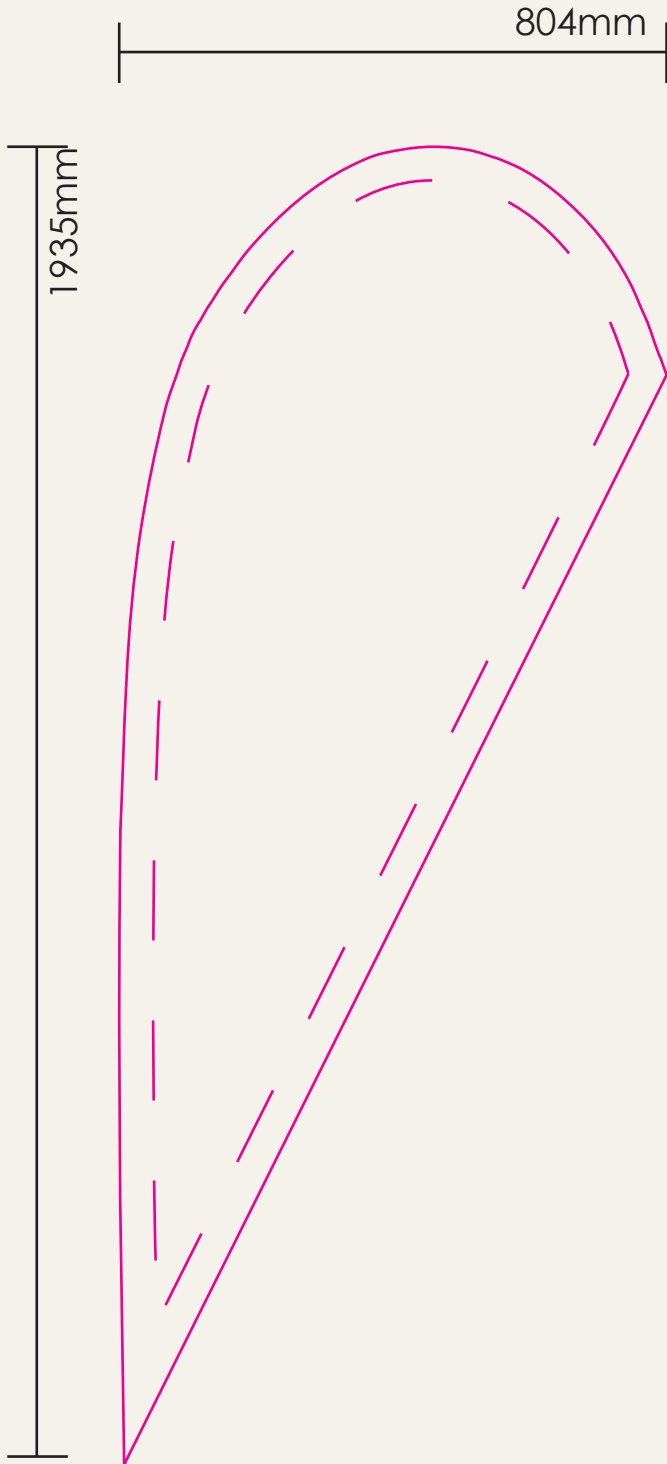

Small Single Sided Teardrop Flag

Quote Reference:

9% Scale

Artwork Note:

Please Note:

All artwork is printed in CMYK colour space. To ensure your correct artwork please convert all to an equivalent CMYK breakup. Please be aware that slight colour variation may occur in the printing process from monitor to output. Rasterised artwork is printed at 300 dpi. We advise full sized artwork supplied at 300 dpi for best quality, we can work to 100dpi at a low quality print. Fonts should be no smaller than 30pts at full size. Our visuals are copyright protected & are not be forwarded to other companies otherwise an art working fee will be enforced.

Print Name. _____

Signature. _____

Small Double Sided Teardrop Flag

Quote Reference:

9% Scale

Artwork Note:

Please Note:
All artwork is printed in CMYK colour space.
To ensure your correct artwork please convert all to an equivalent CMYK breakup.
Please be aware that slight colour variation may occur in the printing process from monitor to output.
Rasterised artwork is printed at 300 dpi.
We advise full sized artwork supplied at 300 dpi for best quality, we can work to 100dpi at a low quality print. Fonts should be no smaller than 30pts at full size.
Our visuals are copyright protected & are not be forwarded to other companies otherwise an art working fee will be enforced.