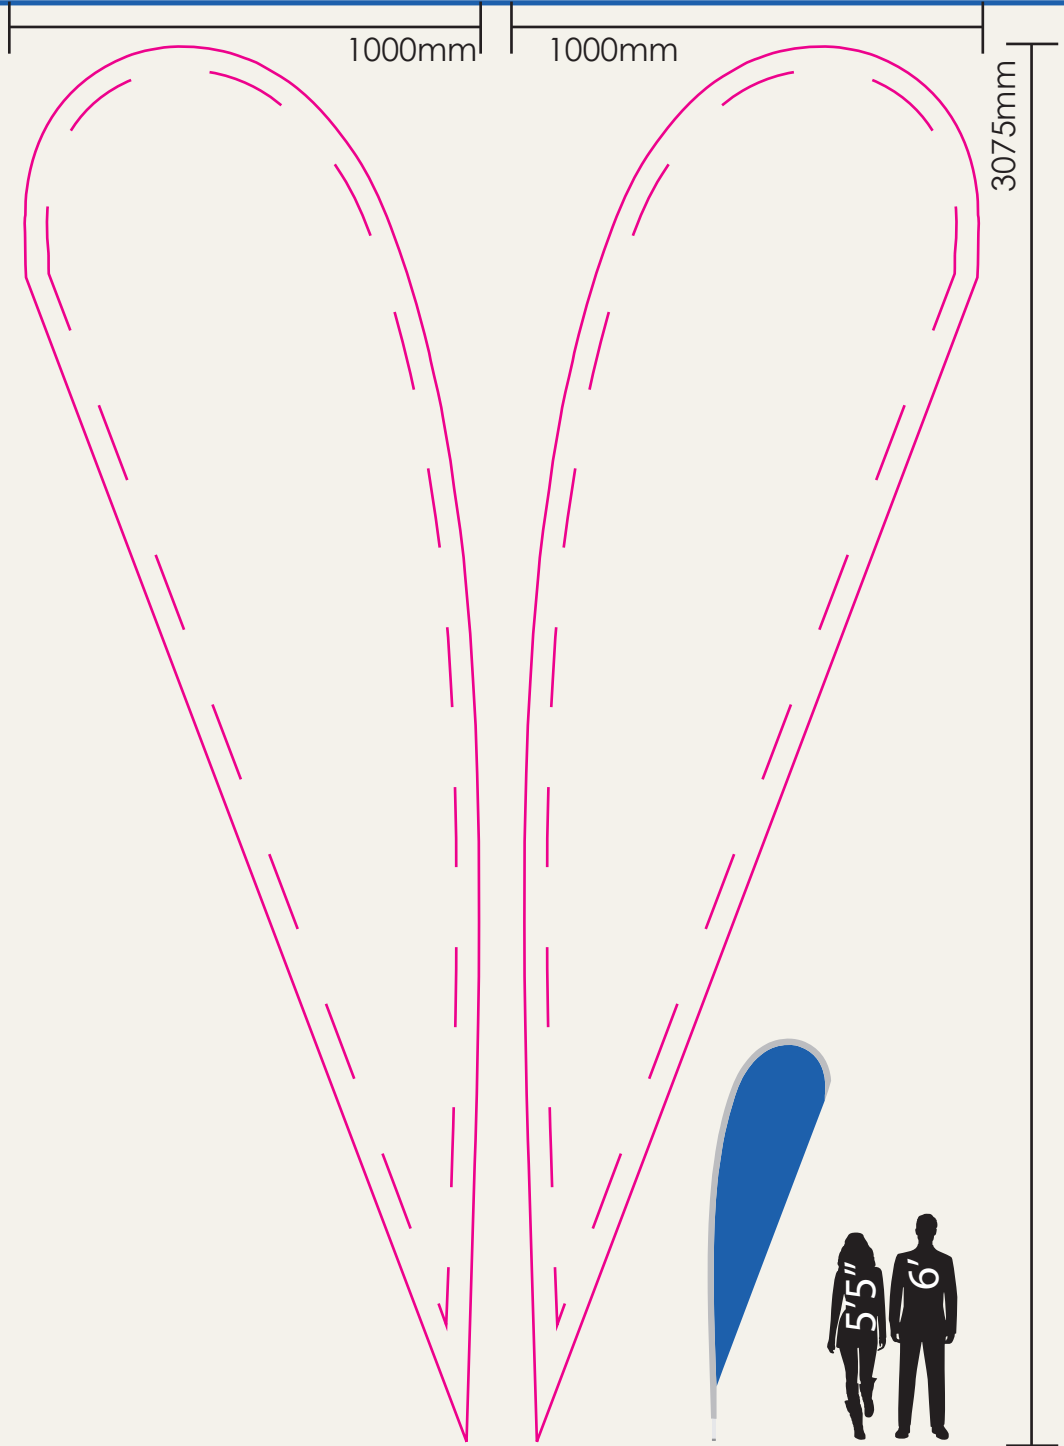

Small Single Sided Teardrop Flag

Quote Reference:

9% Scale

Artwork Note:

Please Note:

All artwork is printed in CMYK colour space. To ensure your correct artwork please convert all to an equivalent CMYK breakup. Please be aware that slight colour variation may occur in the printing process from monitor to output. Rasterised artwork is printed at 300 dpi. We advise full sized artwork supplied at 300 dpi for best quality, we can work to 100dpi at a low quality print. Fonts should be no smaller than 30pts at full size. Our visuals are copyright protected & are not be forwarded to other companies otherwise an art working fee will be enforced.

Please fax back to 01295 263750
or sign, scan, attach & reply to your emailed quote.

Print Name. _____

Signature. _____

Medium Double Sided Teardrop Flag

Quote Reference:

6% Scale

Artwork Note:

Please Note:
All artwork is printed in CMYK colour space.
To ensure your correct artwork please convert all to an equivalent CMYK breakup.
Please be aware that slight colour variation may occur in the printing process from monitor to output.
Rasterised artwork is printed at 300 dpi.
We advise full sized artwork supplied at 300 dpi for best quality, we can work to 100dpi at a low quality print. Fonts should be no smaller than 30pts at full size.
Our visuals are copyright protected & are not be forwarded to other companies otherwise an art working fee will be enforced.