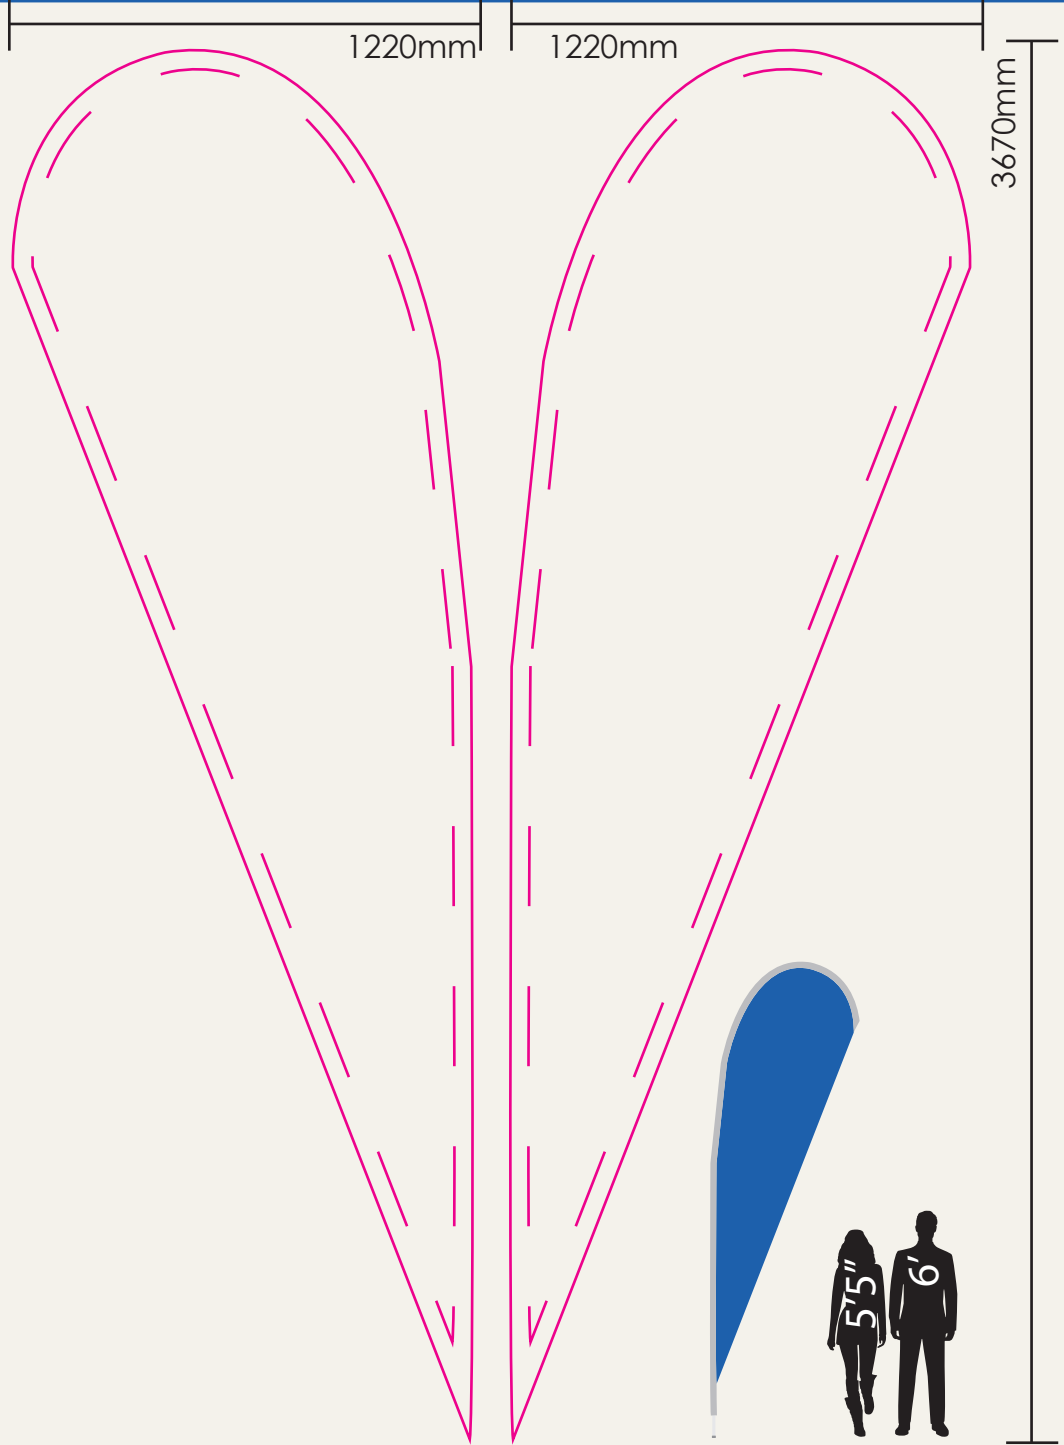

Please fax back to 01295 263750 or sign, scan, attach & reply to your emailed quote.

Print Name. _____

Signature. _____

Large Double Sided Teardrop Flag

Quote Reference:

5% Scale

Artwork Note:

Please Note:
All artwork is printed in CMYK colour space.
To ensure your correct artwork please convert all to an equivalent CMYK breakup.
Please be aware that slight colour variation may occur in the printing process from monitor to output.
Rasterised artwork is printed at 300 dpi.
We advise full sized artwork supplied at 300 dpi for best quality, we can work to 100dpi at a low quality print. Fonts should be no smaller than 30pts at full size.
Our visuals are copyright protected & are not be forwarded to other companies otherwise an art working fee will be enforced.