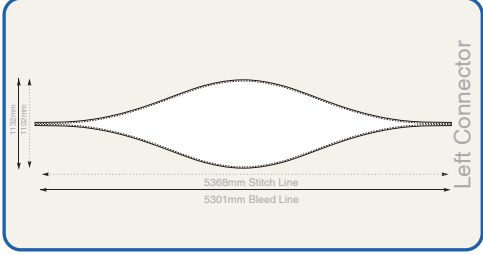

or sign, scan, attach & reply to your emailed quote.

Print Name. _____

Signature. _____

Please Note:

All artwork is printed in CMYK colour space. To ensure your correct artwork please convert all to an equivalent CMYK breakup. Please be aware that slight colour variation may occur in the printing process from monitor to output. Rasterised artwork is printed at 300 dpi. We advise full sized artwork supplied at 300 dpi for best quality, we can work to 72dpi at a low quality print. Our visuals are copyright protected & are not be forwarded to other companies otherwise an art working fee will be enforced.

Quote reference:

Left Connector

Front Connector

Right Connector

Back Connector

Left Awning

Front Awning

Right Awning