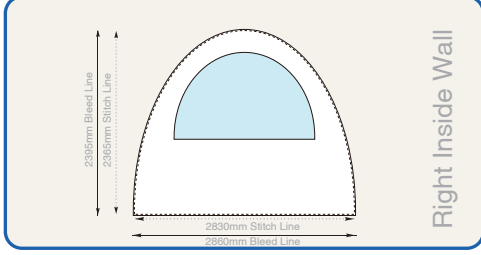

or sign, scan, attach & reply to your emailed quote.

Print Name. _____

Signature. _____

Please Note:

All artwork is printed in CMYK colour space. To ensure your correct artwork please convert all to an equivalent CMYK breakup. Please be aware that slight colour variation may occur in the printing process from monitor to output. Rasterised artwork is printed at 300 dpi. We advise full sized artwork supplied at 300 dpi for best quality, we can work to 72dpi at a low quality print. Our visuals are copyright protected & are not be forwarded to other companies otherwise an art working fee will be enforced.

Quote reference:

Left Connector

Front Connector

Right Connector

Back Connector

Left Awning

Front Awning

Right Awning

Back Awning

Left Inside Wall

Front Inside Wall

Right Inside Wall

Back Inside Wall

Left Outside Wall

Front Outside Wall

Right Outside Wall