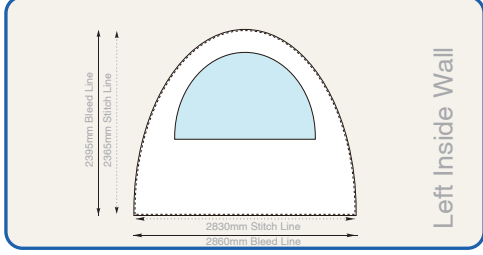

or sign, scan, attach & reply to your emailed quote.

Print Name. _____

Signature. _____

Please Note:

All artwork is printed in CMYK colour space. To ensure your correct artwork please convert all to an equivalent CMYK breakup. Please be aware that slight colour variation may occur in the printing process from monitor to output. Rasterised artwork is printed at 300 dpi. We advise full sized artwork supplied at 300 dpi for best quality, we can work to 72dpi at a low quality print. Our visuals are copyright protected & are not be forwarded to other companies otherwise an art working fee will be enforced.

Quote reference:

Left Connector

Front Connector

Right Connector

Back Connector

Left Awning

Front Awning

Right Awning

Back Awning

Left Inside Wall

Front Inside Wall

Right Inside Wall

Back Inside Wall

Left Outside Wall

Front Outside Wall

Right Outside Wall