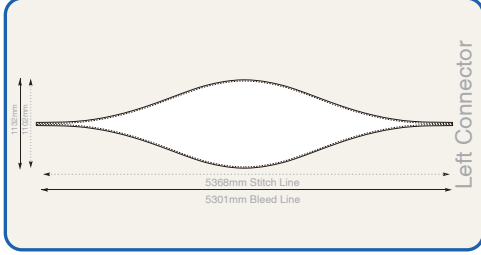

Left Canopy Panel

Front Canopy Panel

Right Canopy Panel

Back Canopy Panel

Quote reference:

3M x 3M EMX Inflatable

Printed Sections:

Artwork Note:

or sign, scan, attach & reply to your emailed quote.

Print Name. _____

Signature. _____

Please Note:

All artwork is printed in CMYK colour space. To ensure your correct artwork please convert all to an equivalent CMYK breakup. Please be aware that slight colour variation may occur in the printing process from monitor to output. Rasterised artwork is printed at 300 dpi. We advise full sized artwork supplied at 300 dpi for best quality, we can work to 72dpi at a low quality print. Our visuals are copyright protected & are not be forwarded to other companies otherwise an art working fee will be enforced.

Quote reference:

Left Connector

Front Connector

Right Connector

Back Connector

Left Awning

Front Awning

Right Awning