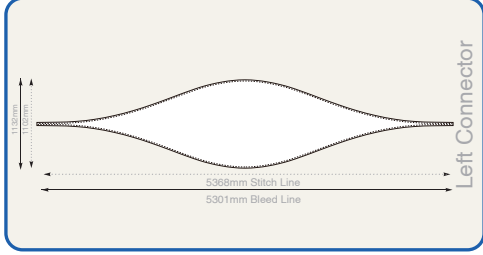

Left Canopy Panel

Front Canopy Panel

Right Canopy Panel

Back Canopy Panel

Quote reference:

3M x 3M EMX Inflatable

Printed Sections:

Artwork Note:

or sign, scan, attach & reply to your emailed quote.

Print Name. _____

Signature. _____

Please Note:

All artwork is printed in CMYK colour space. To ensure your correct artwork please convert all to an equivalent CMYK breakup. Please be aware that slight colour variation may occur in the printing process from monitor to output. Rasterised artwork is printed at 300 dpi. We advise full sized artwork supplied at 300 dpi for best quality, we can work to 72dpi at a low quality print. Our visuals are copyright protected & are not be forwarded to other companies otherwise an art working fee will be enforced.

Quote reference:

Left Connector

Front Connector

Right Connector

Back Connector

Left Awning

Front Awning

Right Awning