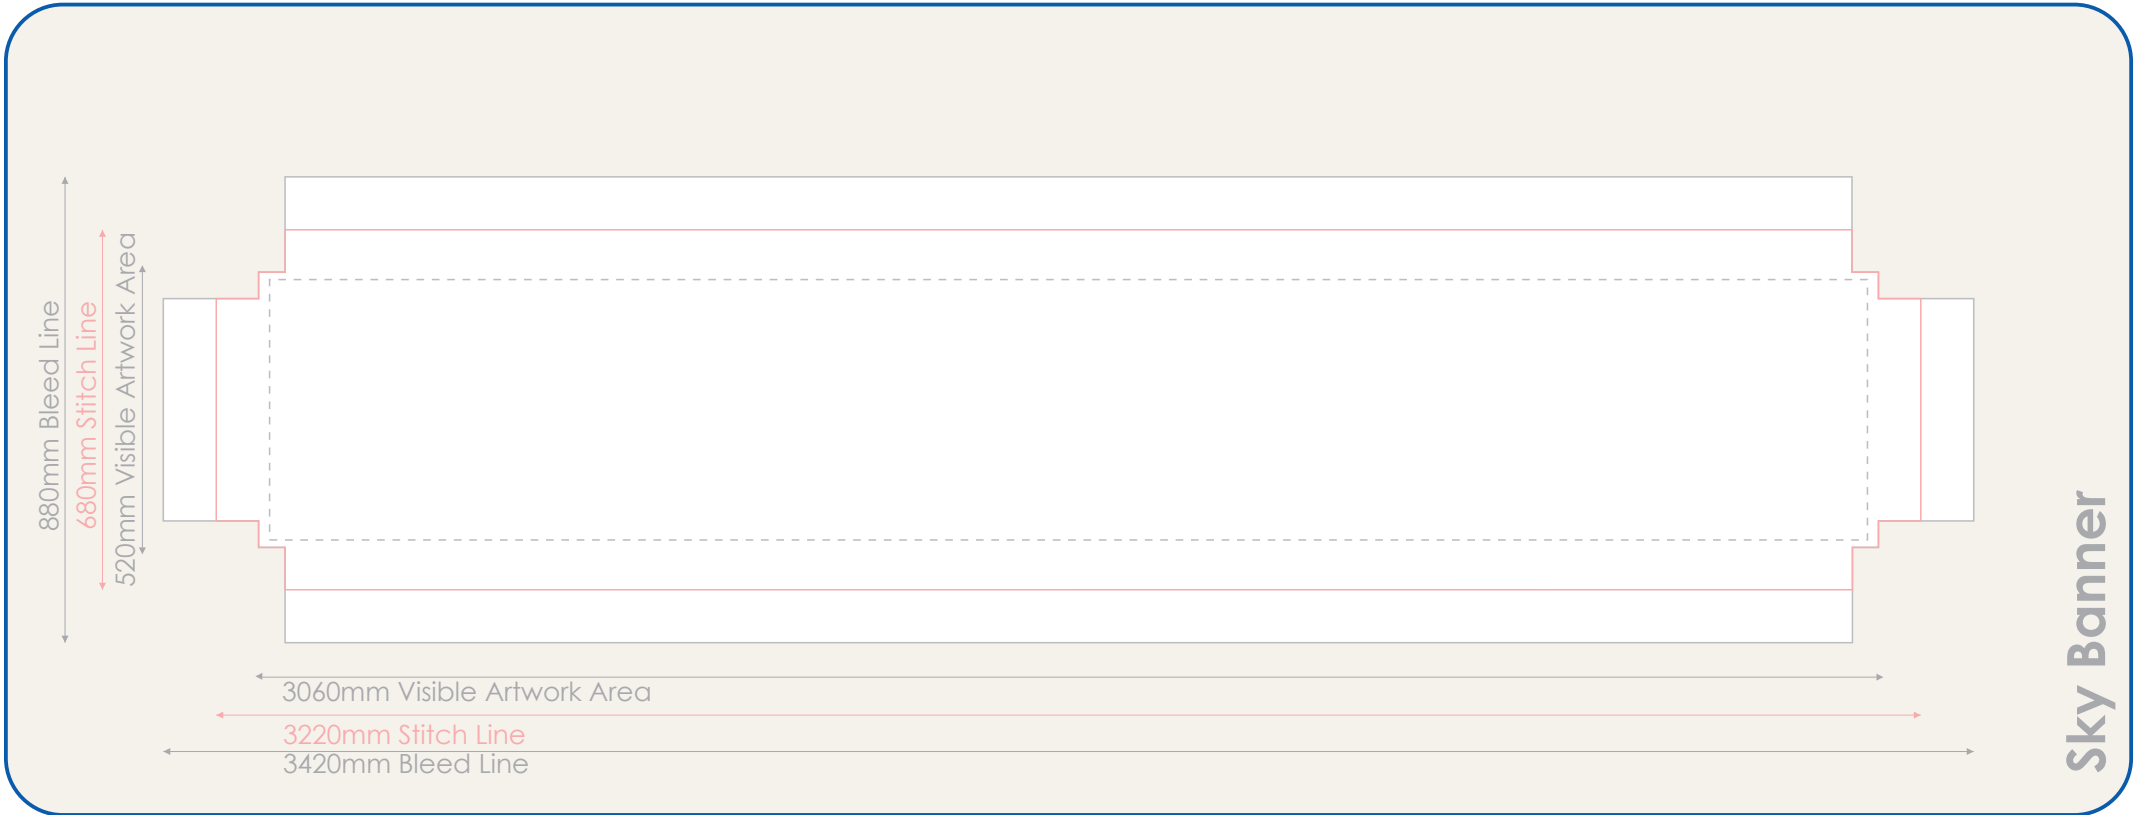

Quote reference:

3M Sky Banner

Printed Sections:
This template is designed to a 7% scale of the final product

Artwork Note:

Please Note:

All artwork is printed in CMYK colour space. To ensure your correct artwork please convert all to an equivalent CMYK breakup. Please be aware that slight colour variation may occur in the printing process from monitor to output. Rasterised artwork is printed at 300 dpi. We advise full sized artwork supplied at 300 dpi for best quality, we can work to 72dpi at a low quality print. Our visuals are copyright protected & are not be forwarded to other companies otherwise an art working fee will be enforced.