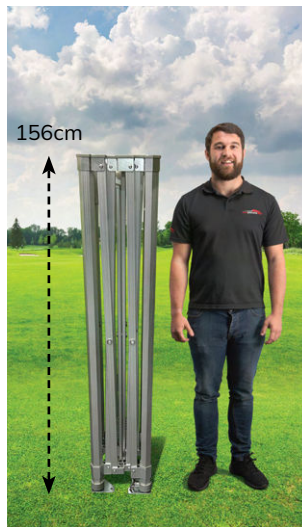

USAGE: Everyday/all year round

Strength rating 5/5

SUITABLE FOR: Market traders, street food vendors, event organisers and hire companies.

ITEM	SIZES			
	3m x 2m	3m x 3m	3m x 4.5m	3m x 6m
Folded Size	32L x 46W x 162H cm	44L x 33W x 156H cm	41L x 31W x 156H cm	57L x 34W x 160H cm
Frame & Canopy Weight	35kg	37kg	51kg	73.4kg
Leg Profile	Hexagonal - 50/58mm			
Roof Truss Bar Size	Multi-ribbed 35mm x 18mm			
Headroom Clearance	See website	See height settings below (for sidewalls without skirts only)		
Frame Material	6061-T6 Aluminium			
Pull Pin Adjusters	Yes			
Fabric	600 Denier Ripstop Polyester with PVC coating			
Connectors	Glass Fibre Reinforced Nylon - with lifetime warranty			

Each gazebo comes with a storage bag for the canopy and frame, and a tie-down kit for soft ground.

3 year frame warranty

Waterproof

Flame retardant

Height Settings

Telescopic legs with 4 fully adjustable height settings

Roof = 890mm Setting 2 = 1750mm
Valance = 340mm Setting 3 = 1900mm
Setting 1 = 1600mm Setting 4 = 2050mm

Our model is 176cm / 5'9" tall

Canopy & Sidewalls

- Canopy stress points are reinforced with additional fabric
- Multi stitched seams with heat sealed tape to ensure waterproofing